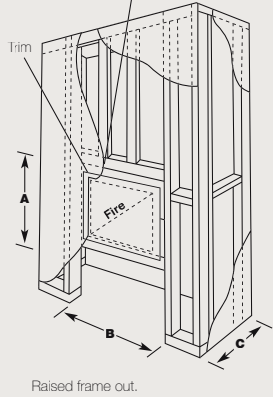

Specifications & Construction

New Construction