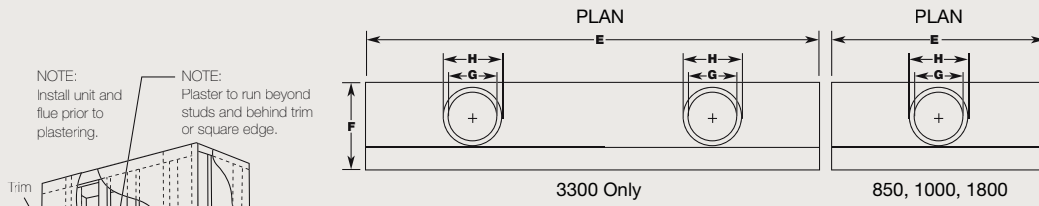

Specifications & Construction

New Construction