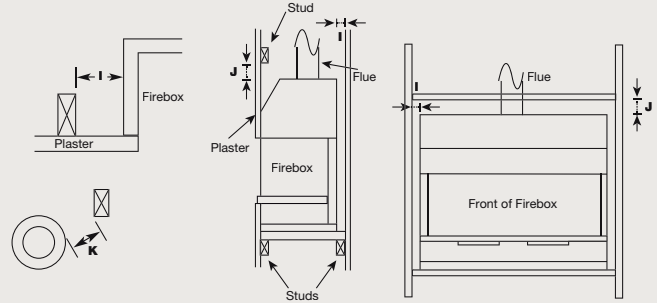

Clearance to Combustibles

	A	B	C	D	E	F	G	H	I	J	K	L	M	NG Mj/h	LP Mj/h	GPO REQ'D	VENTILATION
850	1020	1000	475	920	950	450	200	250	25	100	25	400	170	37	31	YES	32000mm²
1000	1020	1150	475	920	1100	450	250	300	25	100	25	400	170	39	36	YES	50000mm²
1800	1240	1950	475	1140	1900	450	300	350	25	100	25	330	170	63	52	YES	72000mm²
3300	1240	3450	475	1140	3400	450	300	350	25	100	25	330	170	126	104	YES	144000mm²

Warranty: Provided your Real Flame Gas Fire is installed by a licensed Gas Fitter in accordance with our Installation Instructions and operated in accordance with our Operating Manual, your Firebox is warranted for ten years and all other parts for one year from date of purchase. Refer to our website or our Installation and Operating Manual for a comprehensive warranty.

Available from