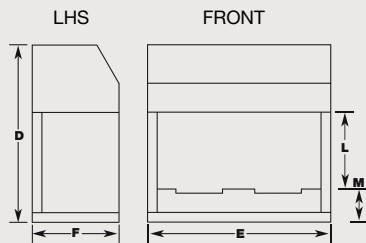

Specifications & Construction

New Construction