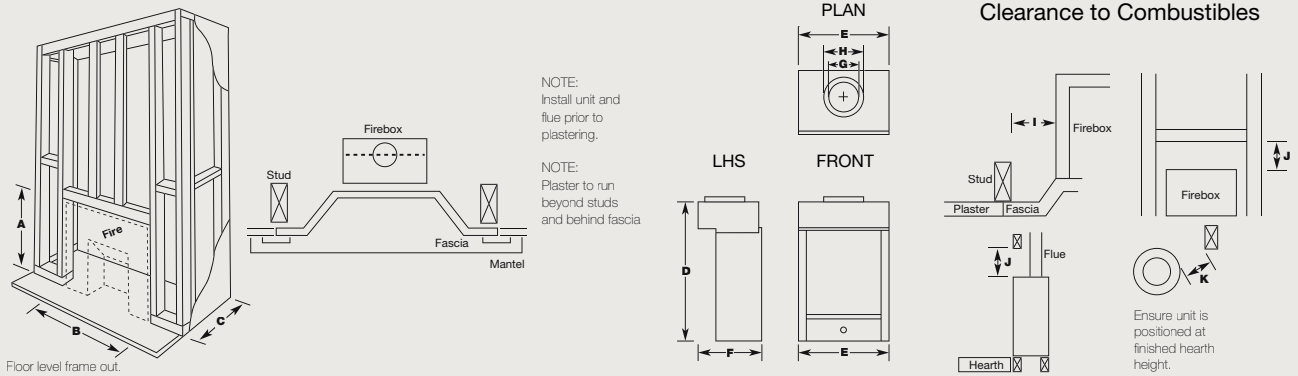

Leaders in
Gas Fireplace
Technology

Specifications & Construction

New Construction

	A	B	C	D	E	F	G	H	I	J	K	NG Mj/h	LP Mj/h	GPO REQ'D	VENTILATION
CAST FASCIA	920	915	425	700	460	305	150	200	25	100	25	26	23	NO	18000mm ²