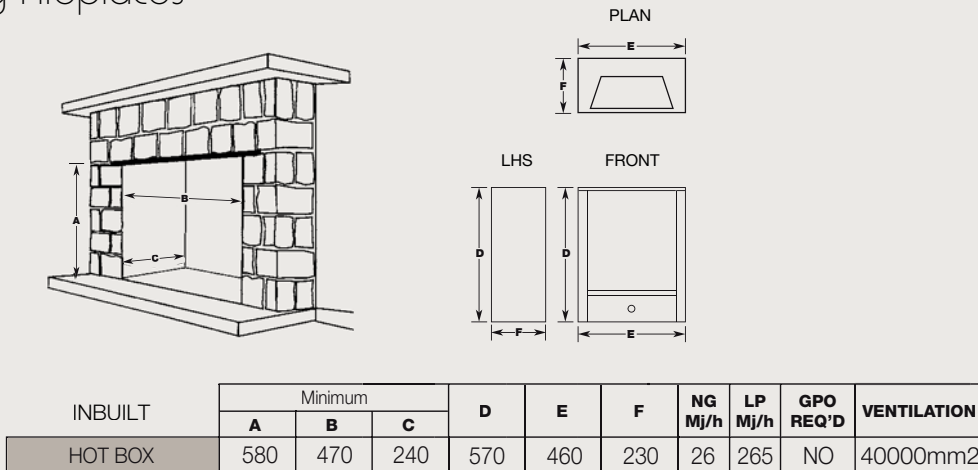

Existing Fireplaces

Warranty: Provided your Real Flame Gas Fire is installed by a licensed Gas Fitter in accordance with our Installation Instructions and operated in accordance with our Operating Manual, your Firebox is warranted for ten years and all other parts for one year from date of purchase. Refer to our website or our Installation and Operating Manual for a comprehensive warranty.