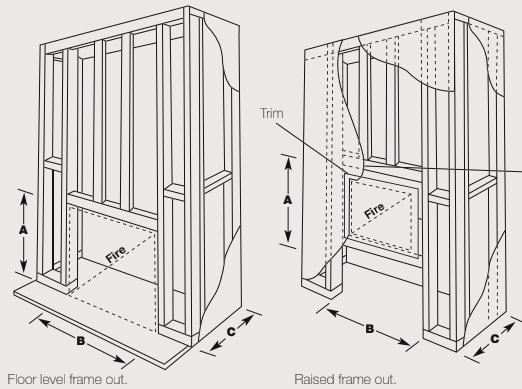

Specifications & Construction

New Construction

NOTE:
Install unit and
flue prior to
plastering.

NOTE:
Plaster to run
beyond studs
and behind trim
or square edge.