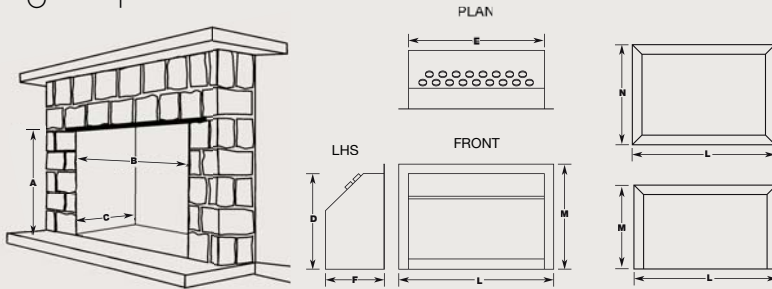

Existing Fireplaces

Trims

TRIMS	L	M	N
600	790	670	800
700	890	670	800
850	1040	670	800
1000	1140	670	800

INBUILT	Minimum			D	E	F	NG Mj/h	LP Mj/h	GPO REQ'D	VENTILATION
	A	B	C							
600	610	620	380	605	610	370	37	31	YES	40000mm²
700	610	720	380	605	710	370	37	31	YES	40000mm²
850	610	870	380	605	860	370	39	36	YES	40000mm²
1000	610	1020	380	605	1005	370	39	36	YES	40000mm²

Warranty: Provided your Real Flame Gas Fire is installed by a licensed Gas Fitter in accordance with our Installation Instructions and operated in accordance with our Operating Manual, your Firebox is warranted for ten years and all other parts for one year from date of purchase. Refer to our website or our Installation and Operating Manual for a comprehensive warranty.