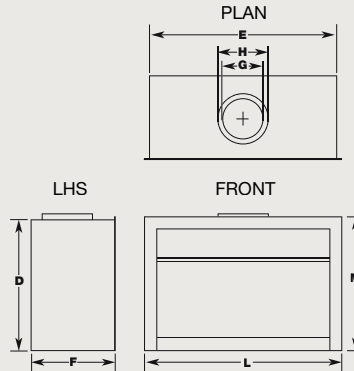

Specifications & Construction

New Construction

NOTE:
Install unit and
flue prior to
plastering.

NOTE:
Plaster to run
beyond studs
and behind trim
or square edge.

Clearance to Combustibles

	A	B	C	D	E	F	G	H	I	J	K	L	M	NG Mj/h	LP Mj/h	GPO REQ'D	VENTILATION
600	750	750	450	650	675	415	150	200	25	100	25	740	670	37	31	YES	18000mm²
700	750	850	450	650	775	415	150	200	25	100	25	840	670	37	31	YES	18000mm²
850	750	1000	450	650	930	415	200	250	25	100	25	990	670	39	36	YES	32000mm²
1000	750	1150	450	650	1075	415	200	250	25	100	25	1140	670	39	36	YES	32000mm²

Also available in inbuilt configuration for working masonry fireplaces.

Refer to TRIMS section for 4 sided trim dimensions

Existing Fireplaces

Trims

TRIMS	L	M	N
600	790	670	800
700	890	670	800
850	1040	670	800
1000	1140	670	800

INBUILT	Minimum			D	E	F	NG Mj/h	LP Mj/h	GPO REQ'D	VENTILATION
	A	B	C							
600	610	620	380	605	610	370	37	31	YES	40000mm²
700	610	720	380	605	710	370	37	31	YES	40000mm²
850	610	870	380	605	860	370	39	36	YES	40000mm²
1000	610	1020	380	605	1005	370	39	36	YES	40000mm²

Warranty: Provided your Real Flame Gas Fire is installed by a licensed Gas Fitter in accordance with our Installation Instructions and operated in accordance with our Operating Manual, your Firebox is warranted for ten years and all other parts for one year from date of purchase. Refer to our website or our Installation and Operating Manual for a comprehensive warranty.

CRADLE MOUNTAIN FIREPLACES

T +61 3 6362 0922 F +61 3 6362 0999

sales@cradlemountainfireplaces.com.au

www.cradlemountainfireplaces.com.au

Leaders in
Gas Fireplace
Technology