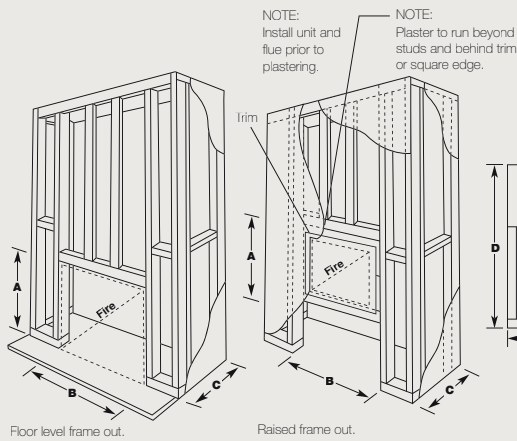

Specifications & Construction

New Construction