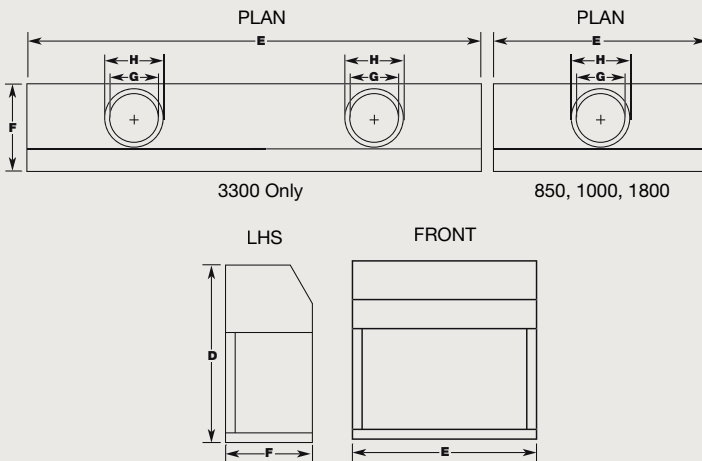

Trims

TRIMS	L	M	N
850	1043	613	713
1000	1193	613	713
1800	1990	540	640
3300	3490	540	640

Warranty: Provided your Real Flame Gas Fire is installed by a licensed Gas Fitter in accordance with our Installation Instructions and operated in accordance with our Operating Manual, your Firebox is warranted for ten years and all other parts for one year from date of purchase. Refer to our website or our Installation and Operating Manual for a comprehensive warranty.