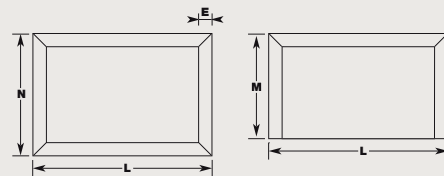

Trims

TRIMS	L	M	N
850	1043	613	713
1000	1193	613	713
1800	1990	540	640
3300	3490	540	640

Warranty: Provided your Real Flame Gas Fire is installed by a licensed Gas Fitter in accordance with our Installation Instructions and operated in accordance with our Operating Manual, your Firebox is warranted for ten years and all other parts for one year from date of purchase. Refer to our website or our Installation and Operating Manual for a comprehensive warranty.